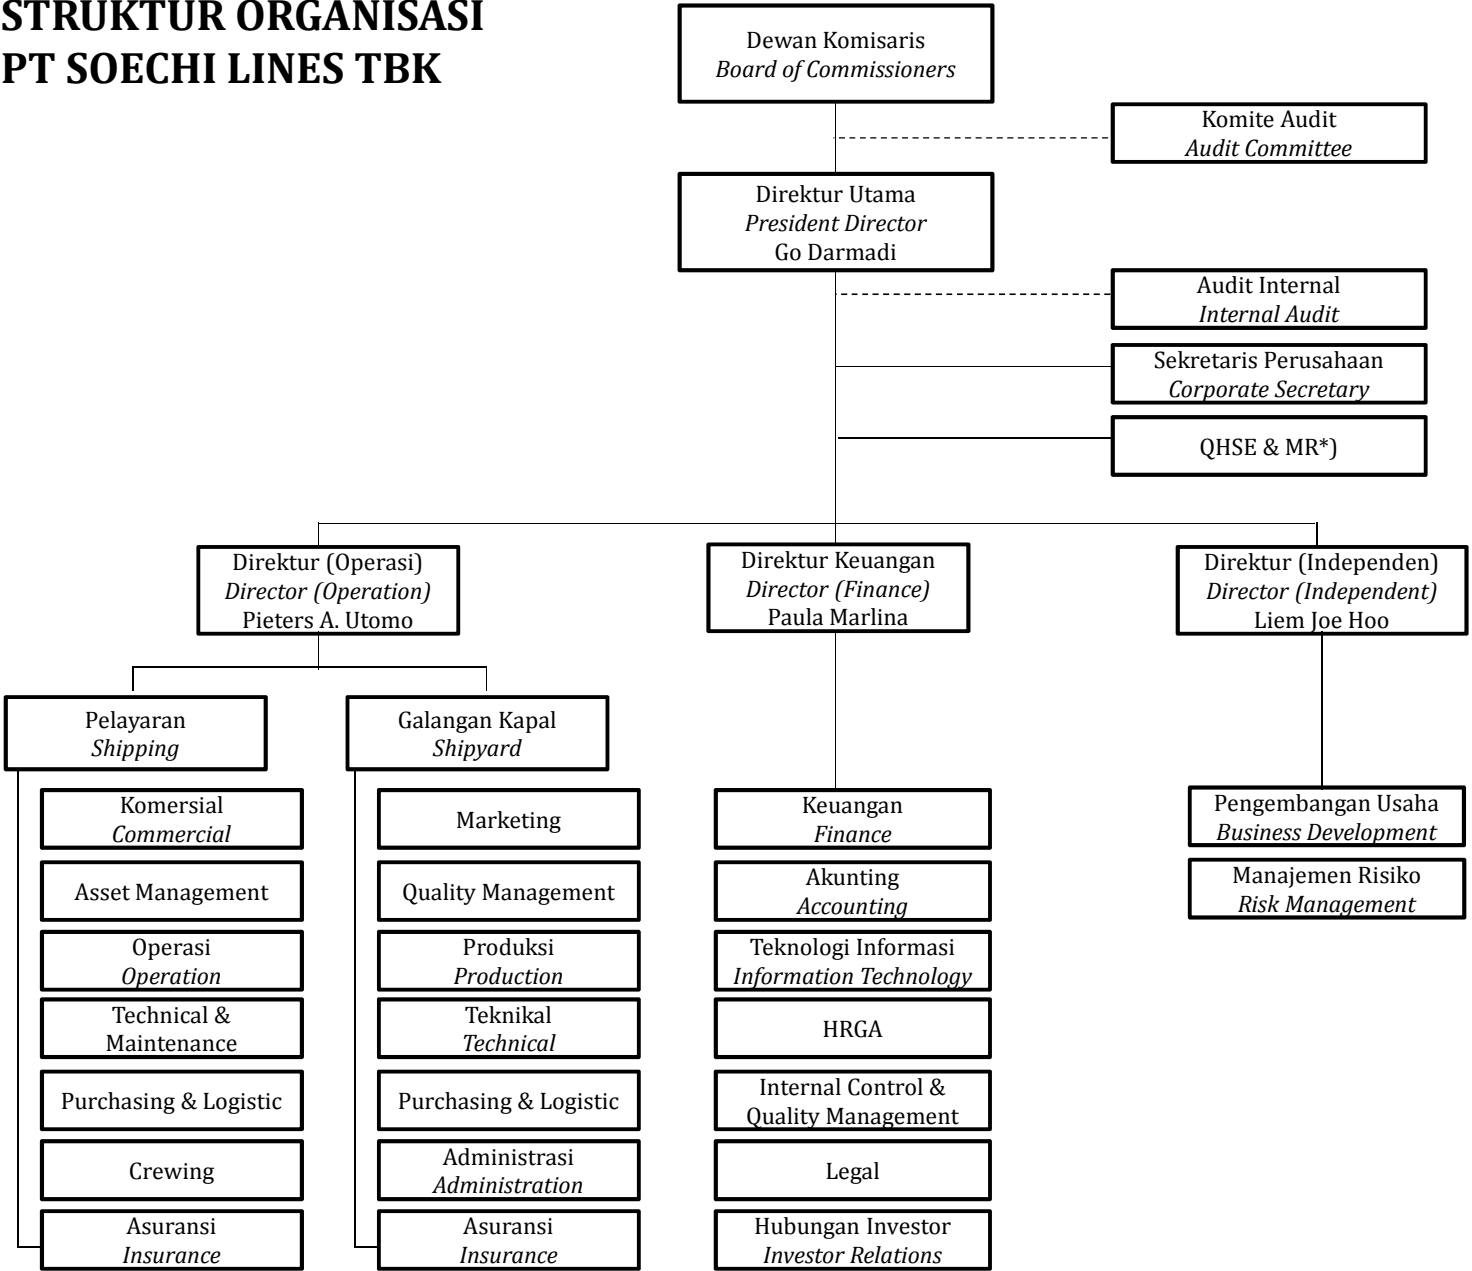

STRUKTUR ORGANISASI PT SOECHI LINES TBK

*)QHSE & MR: Quality, Health, Safety, Environment & Management Representative